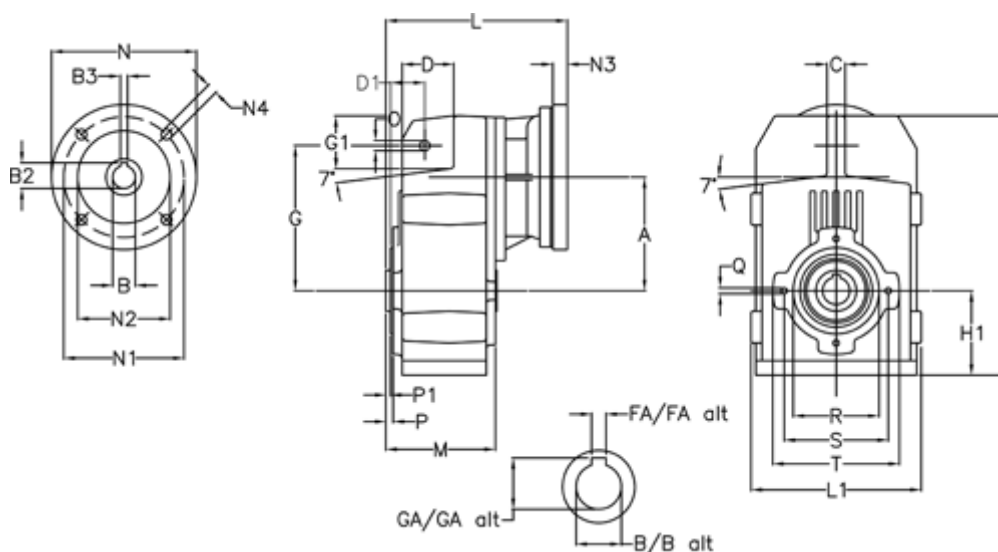

Article number: 29560264333220

Description: Shaft mounted gear  
A254H35-643,3-P63B5

## Measures

A = 128.75	FA = 10	M = 135.5	Q = M10x14
B = 35	G = 162	N = 140	R = 110
B1 = 11	G1 = 58.0	N1 = 115	S = 130
B2 = 12.8	GA = 38.3	N2 = 95	T = 150
B3 = 4	H = 290.5	N4 = M8x19	
C = 20	H1 = 93.5	O = 13	
D = 57.0	L = 268.5	P = 6.0	
D1 = 43.5	L1 = 188	P1 = 3.5	